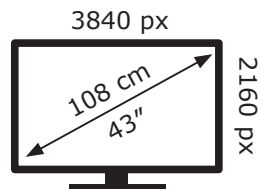

ENERGY

LG Electronics

43UN73906LE

65 kWh/1000h

ABCDEF**G**

85 kWh/1000h

2019/2013