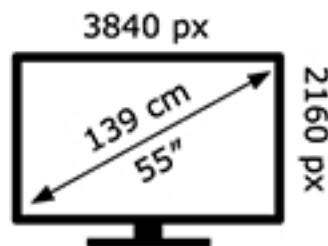

SONY®

KD-55A8

131 kWh/1000h

ABCDEF **G**

120 kWh/1000h

2019/2013

SONY®

KD-55A8

131 kWh/1000h

ABCDEF **G**

120 kWh/1000h

2019/2013