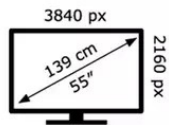

SONY®

KD-55X89J

102 kWh/1000h

ABCDEF **G**
HDR
154 kWh/1000h

2019/2013