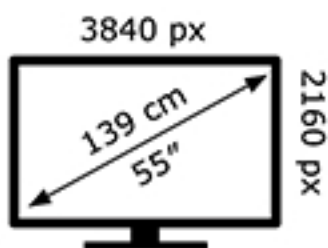

SONY®

KD-55XH9005

116 kWh/1000h

ABCDEF **G**
HDR
153 kWh/1000h

2019/2013

SONY®

KD-55XH9005

116 kWh/1000h