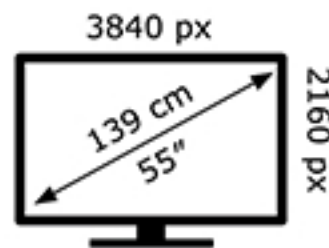

116 kWh/1000h

ABCDEF **G**
HDR
153 kWh/1000h