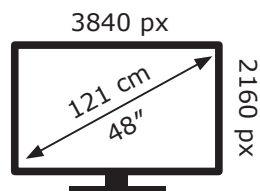

# ENERGY

LG Electronics

OLED48CX5LC

**91** kWh/1000h

ABCDEF**G**

**133** kWh/1000h

2019/2013