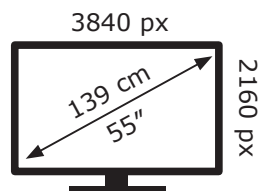

ENERG

LG Electronics

OLED55BX6LB

104 kWh/1000h

ABCDEF**G**

185 kWh/1000h

2019/2013